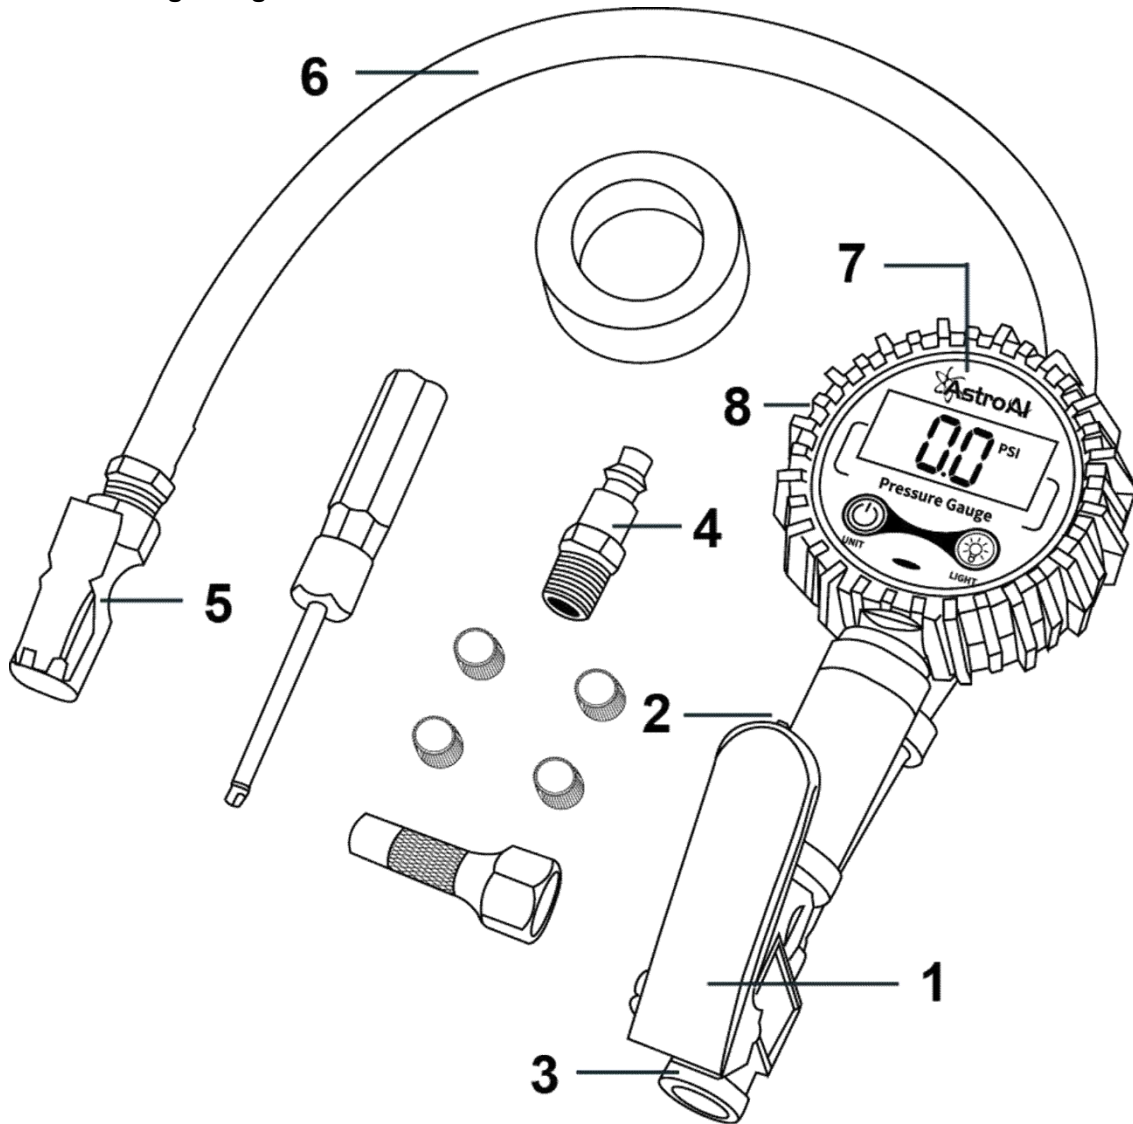

Inflator Gauge Diagram

1. Valve Controller
2. Air Bleed Valve/Reset Button
3. NPT Male End
4. NPT Threaded Female Connector
5. Interchangeable Brass Chucks
6. 18" Rubber Hose
7. Digital Gauge Display
8. Battery Compartment

Instructions

Use the AstroAI Tire Inflator Gauge to inflate tires to the optimal pressure level.

Inflate Tires Using an Air Compressor

1. Thread one of the NPT connectors to the bottom of the tire gauge.
2. Connect the AstroAI Inflator Gauge to an air compressor using the NPT connector.
3. Press the Air Bleed Valve/Reset Button to ensure the gauge is set to Zero.
4. Connect an Air Chuck to the rubber hose. Use the chuck to connect to the tire valve.
5. Fill by pressing the Valve Controller to desired pressure level.
6. Release excess air using the Air Bleed Valve/Reset Button.

Specifications

Inflation Range: 0-250 PSI

Accuracy: $\pm 1\%$

Display Resolution: 0.1 PSI

Display Type: Backlit LCD

Measurement Units: PSI, KPA, Bar, Kg/cm²

Compatibility: NPT air compressor connector

Package Contents

- 1 x AstroAI Tire Inflator Gauge
- 1 x User Manual
- 4 x Valve Caps
- 1 x Twist-on Air Chuck
- 1 x Brass Air Chuck
- 2 x AAA Batteries
- 1 x ¼" NPT Steel Fitting
- 1 x Valve core tool
- 1 x Thread Seal Tape Roll
- 1 x Twist-on Air Chuck