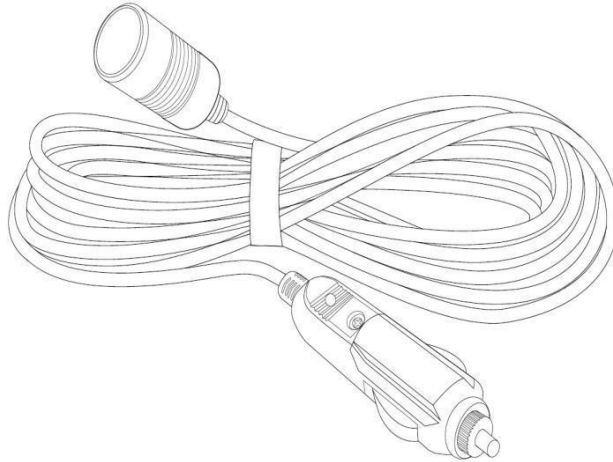

## 12V Cigarette Lighter Extension Cord User Manual

Thank you for purchasing the 12V Cigarette Lighter Extension Cord from AstroAI. The AstroAI 12V Cigarette Lighter Extension Cord is designed to extend the 12V outlet in your vehicle to make your 12V accessories easier to use, wherever you go. This manual provides all safety information, operation instruction, specifications, and maintenance for the Extension Cord. You are welcome to contact us with your question via [support@astroai.com](mailto:support@astroai.com).

**NOTE:** Fully read and understand this manual before using this Cigarette Lighter Extension Cord.